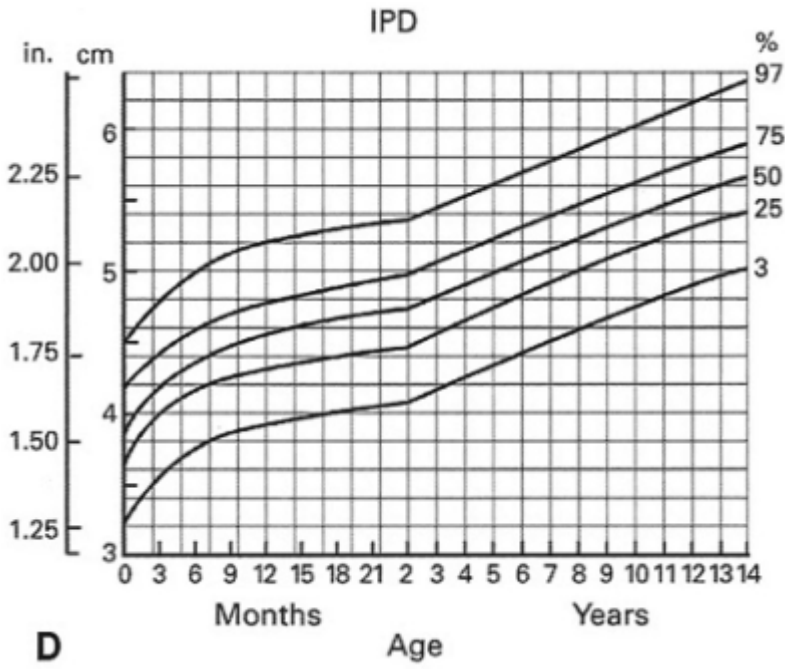

Interocular Measurements

- OCD: Outer Canthal Distance
- IPD: InterPupillary Distance
- ICD: Inner Canthal Distance
- PFL: Palpebral Fissure Length

Outer Canthal Distance

InterPupillary Distance

Inner Canthal Distance

Palpebral Fissure Length

Ocular Measurements, eye development

From: <https://childrenseye.org/wiki/> - Children's Eye Wiki

Permanent link: https://childrenseye.org/wiki/doku.php?id=interocular_measurements