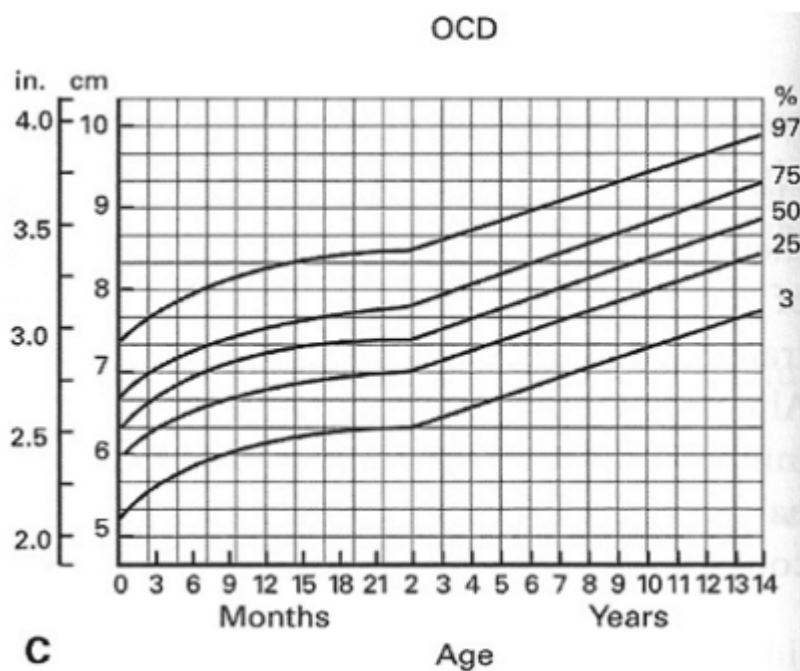

Interocular Measurements

- OCD: Outer Canthal Distance
- IPD: InterPupillary Distance
- ICD: Inner Canthal Distance
- PFL: Palpebral Fissure Length

Outer Canthal Distance

InterPupillary Distance

Inner Canthal Distance

Palpebral Fissure Length

Ocular Measurements, eye development

From: <https://childrenseye.org/wiki/> - Children's Eye Wiki

Permanent link: https://childrenseye.org/wiki/doku.php?id=interocular_measurements