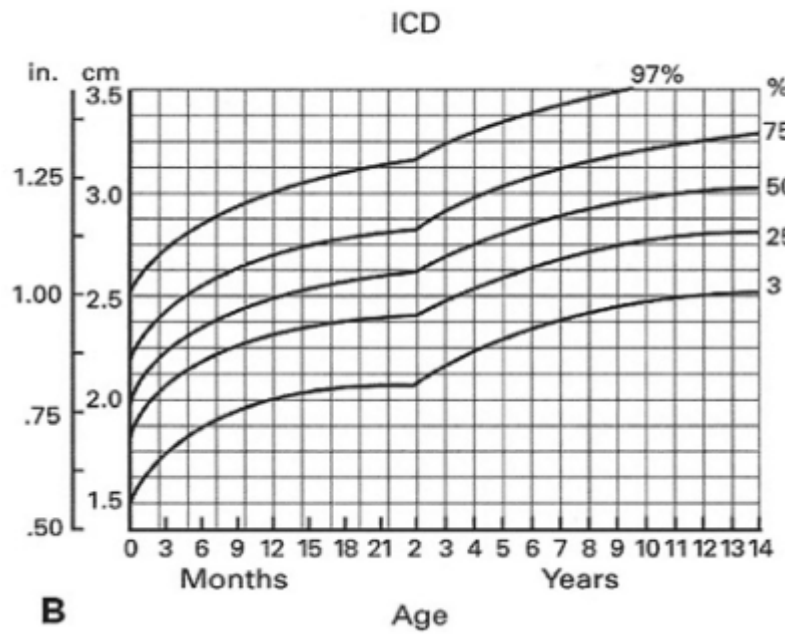

Interocular Measurements

- OCD: Outer Canthal Distance
- IPD: InterPupillary Distance
- ICD: Inner Canthal Distance
- PFL: Palpebral Fissure Length

Outer Canthal Distance

InterPupillary Distance

Inner Canthal Distance

Palpebral Fissure Length

Ocular Measurements, eye development

From: <https://childrenseye.org/wiki/> - Children's Eye Wiki

Permanent link: https://childrenseye.org/wiki/doku.php?id=interocular_measurements